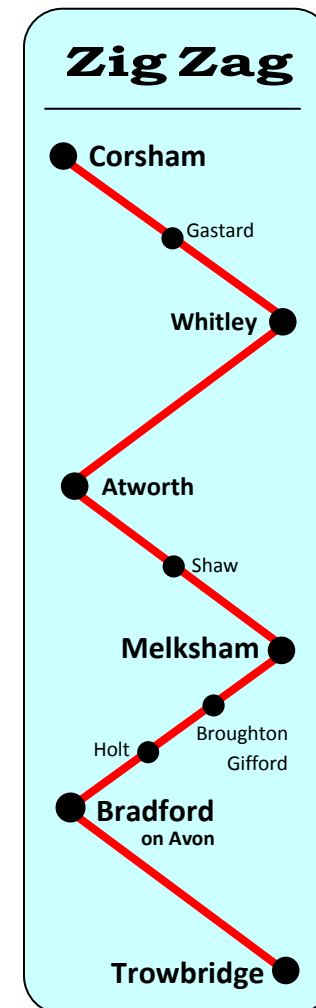

Mondays to Fridays

Service number...	X96#	69	69	69	69	68	68	68#	98#
TROWBRIDGE, Town Hall	--	0900	1110	1210	1410	1550	1710	1735	--
Staverton, Old Bear	--	--	--	--	--	1602	1722	1745	--
Bradford on Avon, Town Bridge	0746	0912	1122	1222	1422	B	B	--	1831
Holt, Three Lions	0751	0917	1127	1227	1427	1610	1727	1750	R
Holt, Station Road	--	0919	R	R	R	R	R	--	--
Broughton Gifford, Fox	--	0924	1132	1232	1432	1615	1732	R	--
Melksham, Market Place	0805	0933	1141	1241	1441	1623	1740	1802	--
Melksham, Asda	--	0936	1144	1244	1444	--	1743	--	--
Dunch Lane	--	0938	--	R	R	--	R	--	--
Shaw, Church	--	0941	1146	1246	1446	--	1745	--	--
Atworth, Clock	--	0945	--	R	R	--	R	--	--
Atworth, Purlpit	--	0947	--	1250	R	--	R	--	--
Whitley, Corsham Road	--	0950	1148	1253	R	--	1747	--	--
Gastard, Harp & Crown	--	0954	1152	1257	R	--	1751	--	--
Corsham, Library	--	0958	1156	1301	R	--	1754	--	--
Corsham, Newlands Road	--	1000	1200	1303	--	--	1755	--	--
Corsham Rd, Whitehall Garden Centre	--	1007	1207	--	--	--	--	--	--

Saturdays

X96#	X96#	69	69	69	69	68
--	--	--	1115	1315	1535	1720
--	--	--	--	--	--	1732
0751	0825	--	1126	1326	1546	B
0756	0830	--	1131	1331	1551	1738
--	R	--	R	R	R	R
--	0835	--	1136	1336	1556	1743
0805	0844	0850	1145	1345	1605	1752
--	--	0853	1148	1348	1608	1755
--	--	0856	1151	R	R	R
--	--	0858	1151	1351	1611	1758
--	--	0900	1155	R	R	R
--	--	0902	1157	1355	1615	1802
--	--	0907	1200	1358	1618	1805
--	--	0910	1203	1401	1621	1808
--	--	0914	1207	1405	1625	1812
--	--	0916	1210	1407	1627	1813
--	--	--	--	--	--	--

Other buses operate between Staverton and Trowbridge on bus service 68 – please see separate leaflet for details.

Additional Journeys on service 68 on Saturdays until 24 February 2014 #: 1705 Melksham Market Place via B.Gifford, Holt & Staverton to Trowbridge; 1735 Trowbridge Town Hall to Staverton, Holt, B.Gifford & Melksham

Key: **B** - This journey runs via Trowbridge Hospital and Staverton
R - The bus will only call at this point if required by passengers on the bus
- This journey will be operated by the Frome Minibuses bus company

m - Sets down at Manvers Street in Trowbridge Town Centre, then continues to John of Gaunt School
▼ - This journey is operated by Libra Travel and continues to Bradford on Avon rail station. Please note that this journey will not be operated by a low floor bus.